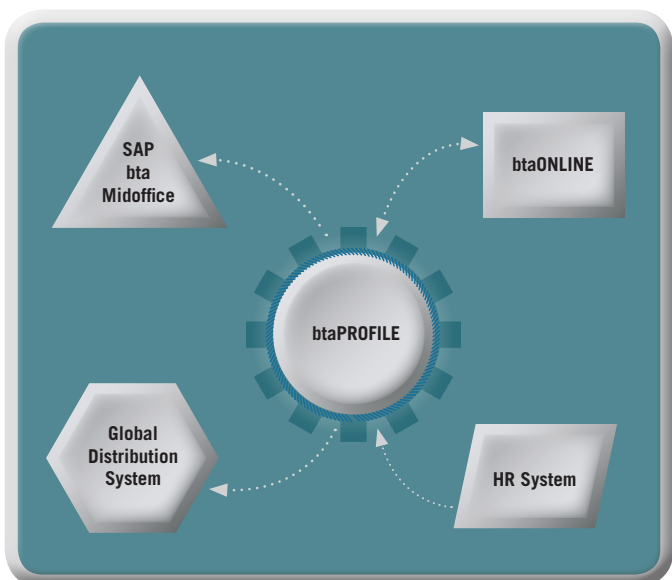

bta first

we manage travel

bta first
Quality & reliability
for more than
30 years

btaPROFILE - the control centre for your profile data!

Easy & efficient administration of your profile data with btaPROFILE

Always keep track of your travel profile(s) and manage your memberships with airlines, hotels and rental car companies, personal preferences, address, passport and credit card data in real-time simply at the click of your mouse. Thanks to state-of-the-art cloud technology and encrypted central data storage according to PCI-DSS regulations your data is not only accessible at any given time, but also safe and protected.